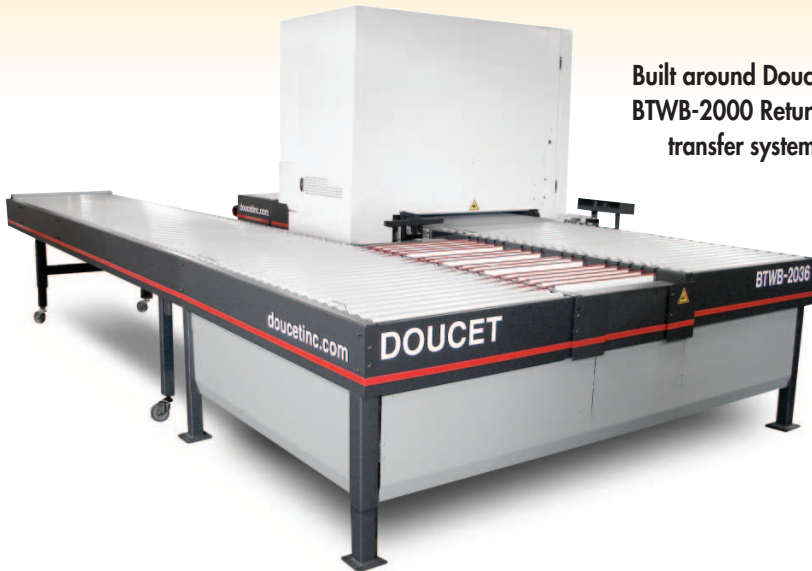

# BTWB-2000

## RETURN CONVEYORS

Built around Doucet's Proven / Tested BT-2000 modular platform, the New BTWB-2000 Return Conveyors combine the fast, simple and highly effective belt transfer system that makes it the perfect companion for your Wide Belt Sander.

BTWB-2000 Return conveyors are available in 36", 48" or 60" roller conveyor widths. Ideal to match the size of the Wide Belt Sander it is teaming up with.

Its Standard Receiving and Return Conveyor Lengths are 5 feet and 15 feet respectively. Both sets of rollers can be extended to suit your application.

### QUICK ACCESS TO THE SANDER

The return conveyor extension, beyond the transfer unit, is on casters. It can be disconnected quickly to provide easy access to the side of the sanding machine.