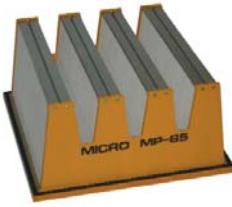

### 11602 MICRO MP85 FILTER

High efficiency media to capture pollutants to 0.3 micron. High surface area (193 sq ft).  
Not Cleanable  
1 per unit